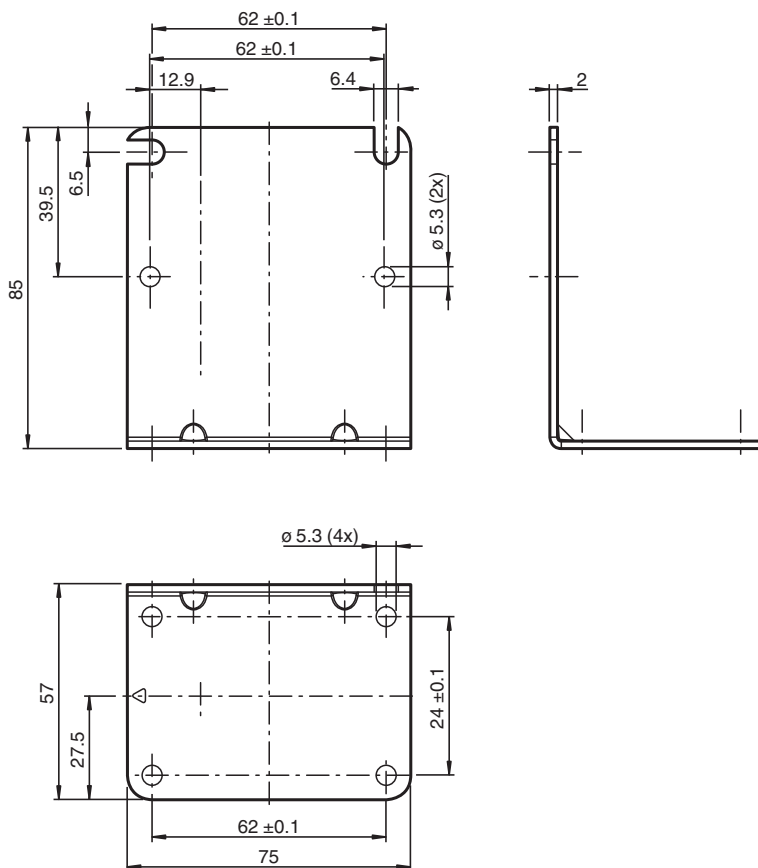

Accessory photo OMH-R1000-04

- Simple and fast mounting

Mounting aid for R1000 series

Dimensions

Technical Data

Mechanical specifications

Material	Steel zinc-plated and black passivated
Mass	approx. 160 g

Release date: 2023-08-02 Date of issue: 2023-08-02 Filename: 70160710_eng.pdf

Technical Data

Mounting	sensor Mounting accessories included
Suitable series	
Series	R1000