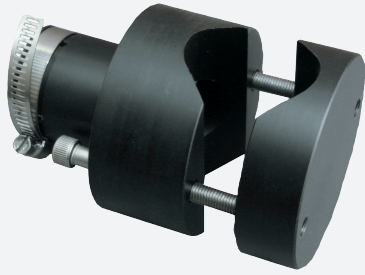

## Mounting aid

### SG30

- Sight glass mount
- For use with 30 mm diameter sensors

Mounting aid

## Function

Allows for easy sensor adjustment without disturbing the fluid inside the tank.