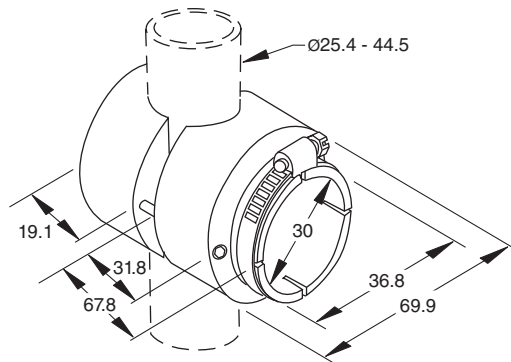

## Mounting aid

### SG30

- Sight glass mount
- For use with 30 mm diameter sensors

Mounting aid

## Dimensions