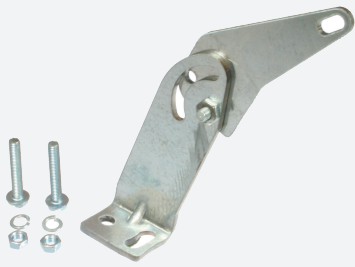

Mounting aid

OMH-RL2-H

- Mounting bracket
- Simple and fast mounting

Mounting bracket

Dimensions

Technical Data

Mechanical specifications

Material

Metal sheet (steel), zinc-plated

Release date: 2020-03-23 Date of issue: 2020-06-30 Filename: 905000_eng.pdf

Technical Data

Mounting

Mounting accessories included