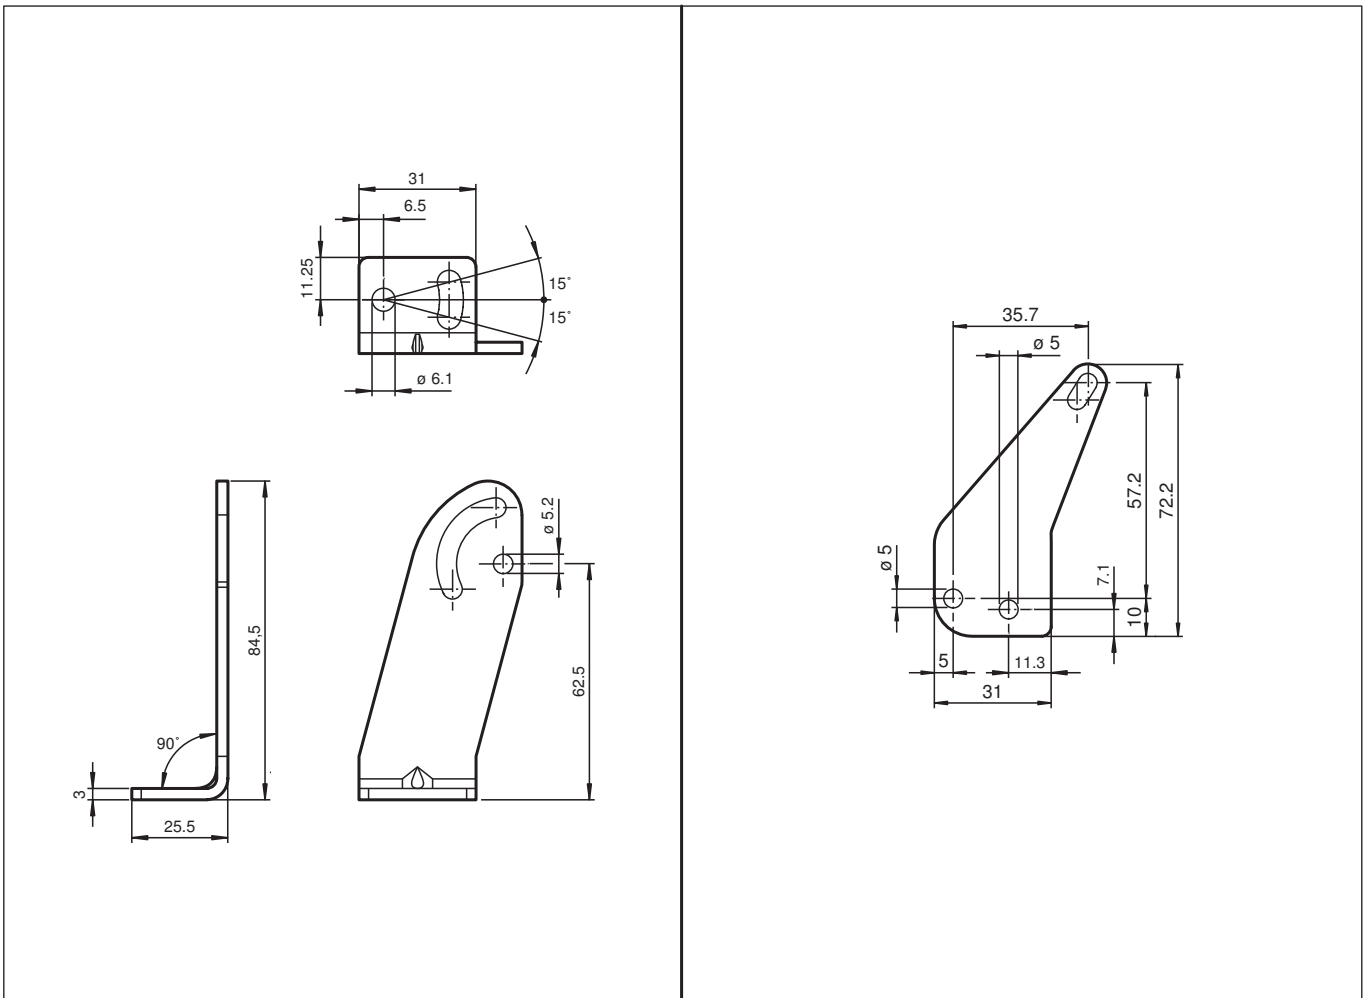

Mounting aid

OMH-RL2-H

- Mounting bracket
- Simple and fast mounting

Mounting bracket

Dimensions

Technical Data

Mechanical specifications

Material

Metal sheet (steel), zinc-plated

Release date: 2020-03-23 Date of issue: 2020-06-30 Filename: 905000_eng.pdf

Technical Data

Mounting

Mounting accessories included