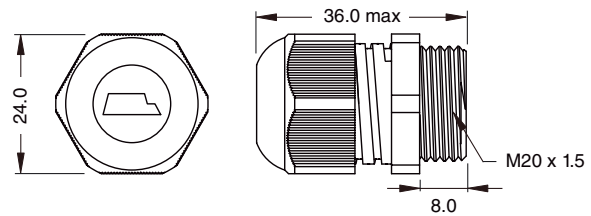

Dimensions

Model number

VAZ-FK-GLAND-M20

Flat cable sleeve

Features

- IP65 rugged industrial housing
- Cord grip for connection of 1 AS-Interface flat cable
- Mounting nuts included with delivery

Note

M20 cable gland

Technical data

Ambient conditions

Ambient temperature -20 ... 100 °C (-4 ... 212 °F)

Mechanical specifications

Degree of protection IP65

Connection 1 Flat cable

Material PA 6 V-2 Neoprene

Installation M20 cable gland No O-Ring necessary to obtain IP65 seal.
Crush ribs on underside of HEX will provide the seal