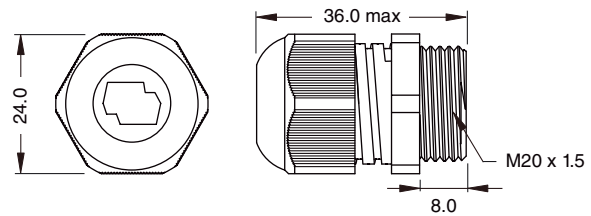

Dimensions

Model number

VAZ-2FK-GLAND-M20

Flat cable sleeve

Features

- IP65 rugged industrial housing
- Cord grip for connection of 2 AS-Interface flat cables
- Mounting nuts included with delivery

Note

M20 cable gland

Technical data

Ambient conditions

Ambient temperature -20 ... 100 °C (-4 ... 212 °F)

Mechanical specifications

Degree of protection IP65

Connection 2 Flat cable

Material PA 6 V-2 Neoprene

Installation M20 cable gland No O-Ring necessary to obtain IP65 seal. Crush ribs on underside of HEX will provide the seal