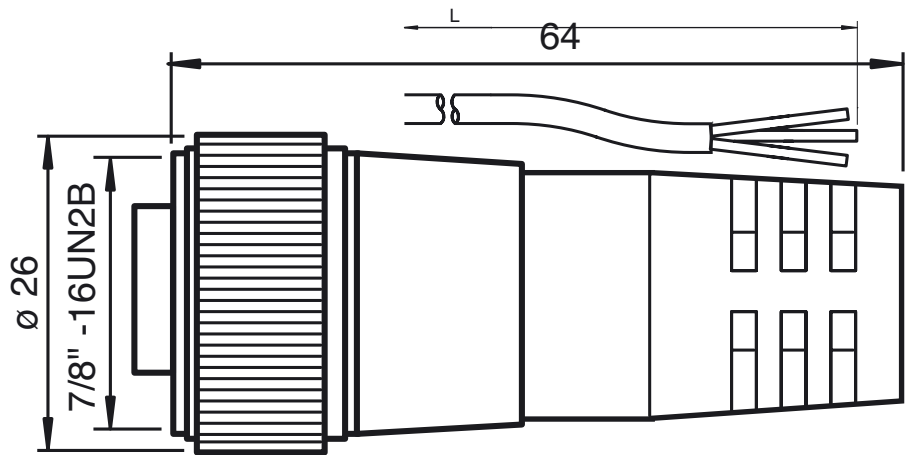

Model Number

V93-G-YE10M-STOOW

Female cordset, 7/8", 3-pin, STOOW cable

Features

- Thread 7/8 inch

Dimensions

Technical data

General specifications

Number of pins	3
Connection 1	socket
Construction type 1	straight
Threading 1	7/8 inch
Connection 2	cable end

Electrical specifications

Operating voltage	U_B	max. 600 V
Operating current	I_B	13 A
Volume resistance		< 5 m Ω

Ambient conditions

Ambient temperature	-40 ... 105 °C (-40 ... 221 °F)
---------------------	---------------------------------

Mechanical specifications

Degree of protection	IP67
Material	
Contacts	Cu alloy gold plated
Body	PVC, yellow
Cable	PVC
Slotted nut	nickel-plated brass
Core insulation	PVC
Cable	fine-strand, flexible
Sheath diameter	Ø 9.9 mm
Bending radius	10 x cable diameter
Color	yellow
Cores	3 x 1.5 mm ² (16 AWG)
Length	L 10 m
Note	STOOW UL Standard