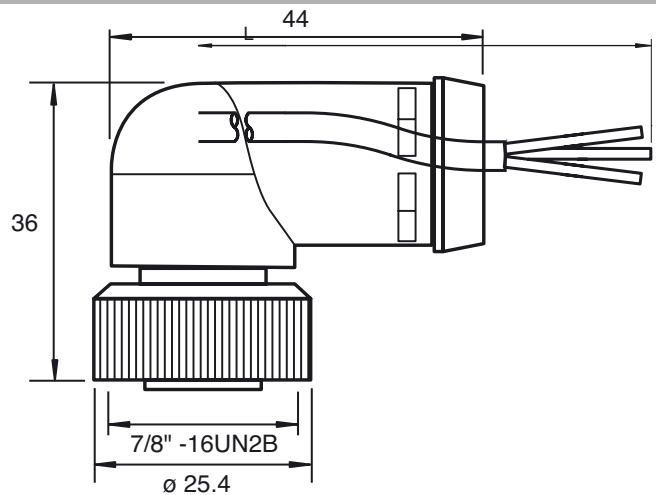

Model Number

V93-W-YE2M-STOOW

Female cordset, 7/8", 3-pin, STOOW cable

Dimensions

Technical data

General specifications

Number of pins	3
Connection 1	socket
Construction type 1	right angle
Threading 1	7/8 inch
Connection 2	cable end

Electrical specifications

Operating voltage	U_B	max. 600 V
Operating current	I_B	13 A
Volume resistance		< 5 m Ω

Ambient conditions

Ambient temperature	-40 ... 105 °C (-40 ... 221 °F)
---------------------	---------------------------------

Mechanical specifications

Degree of protection	IP67	
Material		
Contacts	Cu alloy gold plated	
Body	PVC, yellow	
Cable	PVC	
Slotted nut	nickel-plated brass	
Core insulation	PVC	
Cable	fine-strand, flexible	
Sheath diameter	\varnothing 9.9 mm	
Bending radius	10 x cable diameter	
Color	yellow	
Cores	3 x 1.5 mm ² (16 AWG)	
Length	L	2 m
Note	STOOW UL Standard	