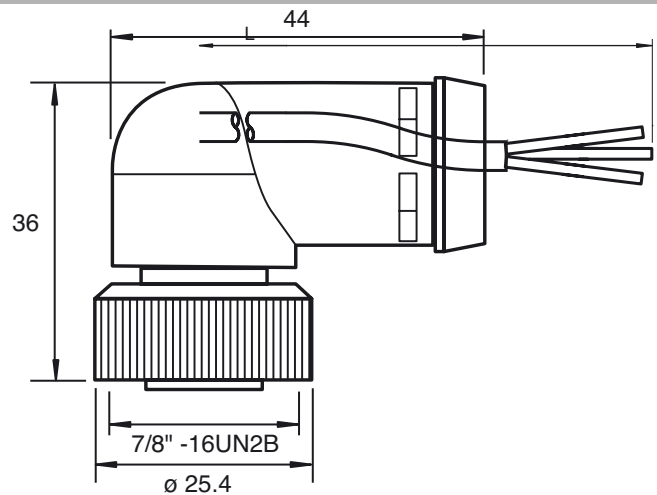

### Model Number

**V93-W-YE4M-STOOW**

Female cordset, 7/8", 3-pin, STOOW cable

### Dimensions

#### General specifications

Number of pins	3
Connection 1	socket
Construction type 1	right angle
Threading 1	7/8 inch
Connection 2	cable end

#### Mechanical specifications

Degree of protection	IP67
Material	
Contacts	Cu alloy gold plated
Body	PVC, yellow
Cable	PVC
Slotted nut	nickel-plated brass
Core insulation	PVC
Cable	fine-strand, flexible
Sheath diameter	Ø 9.9 mm
Bending radius	10 x cable diameter
Color	yellow
Cores	3 x 1.5 mm <sup>2</sup> (16 AWG)
Length	L 4 m
Note	STOOW UL Standard