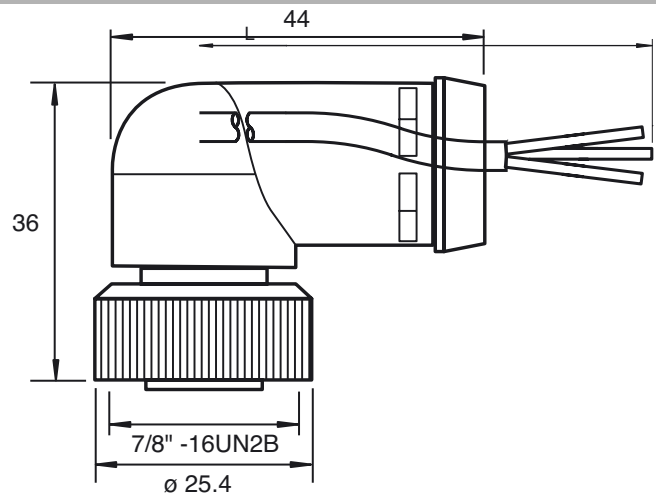

Model Number

V93-W-YE10M-STOOW

Female cordset, 7/8", 3-pin, STOOW cable

Dimensions

Technical data

General specifications

Number of pins	3
Connection 1	socket
Construction type 1	right angle
Threading 1	7/8 inch
Connection 2	cable end

Electrical specifications

Operating voltage	U_B	max. 600 V
Operating current	I_B	13 A
Volume resistance		< 5 m Ω

Ambient conditions

Ambient temperature	-40 ... 105 °C (-40 ... 221 °F)
---------------------	---------------------------------

Mechanical specifications

Degree of protection	IP67
Material	
Contacts	Cu alloy gold plated
Body	PVC, yellow
Cable	PVC
Slotted nut	nickel-plated brass
Core insulation	PVC
Cable	fine-strand, flexible
Sheath diameter	Ø 9.9 mm
Bending radius	10 x cable diameter
Color	yellow
Cores	3 x 1.5 mm ² (16 AWG)
Length	L 10 m
Note	STOOW UL Standard