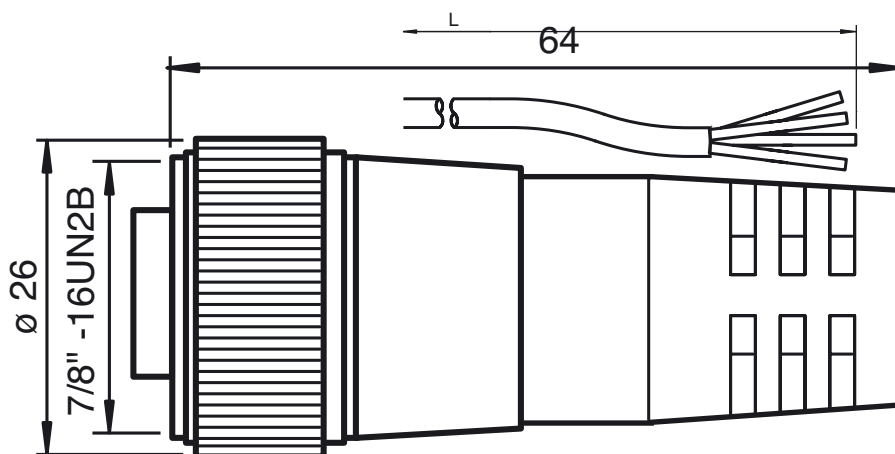

### Model Number

**V94-G-YE2M-STOOW**

Female cordset, 7/8", 4-pin, STOOW cable

### Features

- Thread 7/8 inch

### Dimensions

#### General specifications

Number of pins	4
Connection 1	socket
Construction type 1	straight
Threading 1	7/8 inch
Connection 2	cable end