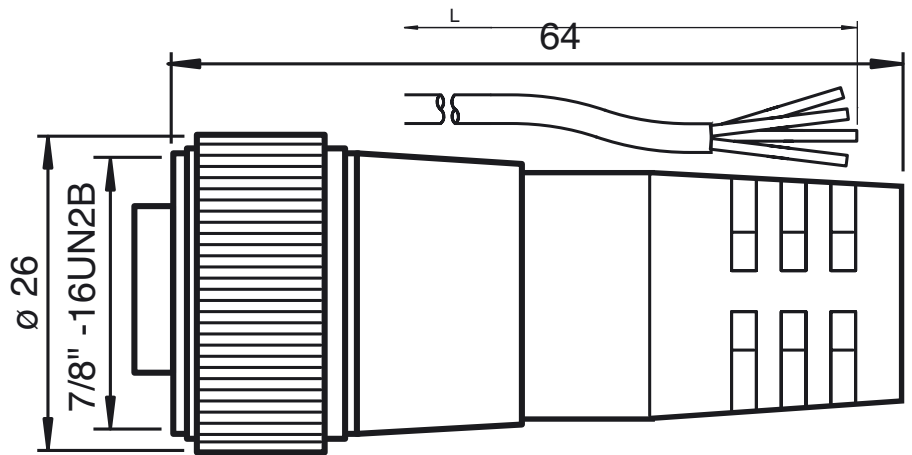

Model Number

V94-G-YE4M-STOOW

Female cordset, 7/8", 4-pin, STOOW cable

Features

- Thread 7/8 inch

Dimensions

Technical data

General specifications

Number of pins	4
Connection 1	socket
Construction type 1	straight
Threading 1	7/8 inch
Connection 2	cable end

Electrical specifications

Operating voltage	U_B	max. 600 V
Operating current	I_B	10 A
Volume resistance		< 5 m Ω

Ambient conditions

Ambient temperature	-40 ... 105 °C (-40 ... 221 °F)
---------------------	---------------------------------

Mechanical specifications

Degree of protection	IP67
Material	
Contacts	Cu alloy gold plated
Body	PVC, yellow
Cable	PVC
Slotted nut	nickel-plated brass
Core insulation	PVC
Cable	fine-strand, flexible
Sheath diameter	Ø 10.7 mm
Bending radius	10 x cable diameter
Color	yellow
Cores	4 x 1.5 mm ² (16 AWG)
Length	L 4 m
Note	STOOW UL Standard