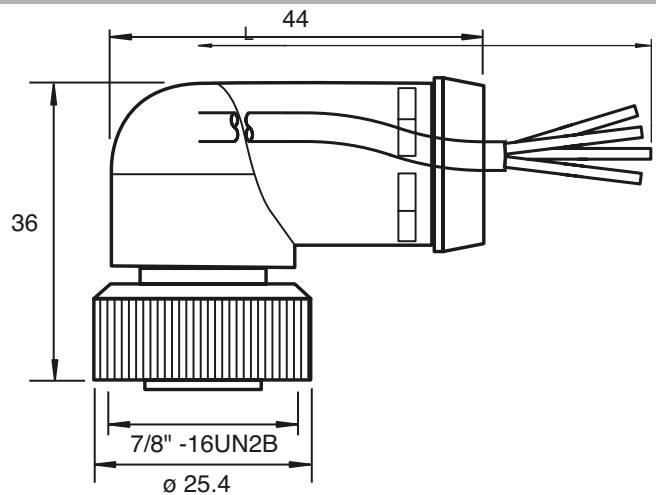

Model Number

V94-W-YE2M-STOOW

Female cordset, 7/8", 4-pin, STOOW cable

Dimensions

Technical data

General specifications

Number of pins	4
Connection 1	socket
Construction type 1	right angle
Threading 1	7/8 inch
Connection 2	cable end

Electrical specifications

Operating voltage	U_B	max. 600 V
Operating current	I_B	10 A
Volume resistance		< 5 m Ω

Ambient conditions

Ambient temperature	-40 ... 105 °C (-40 ... 221 °F)
---------------------	---------------------------------

Mechanical specifications

Degree of protection	IP67
Material	
Contacts	Cu alloy gold plated
Body	PVC, yellow
Cable	PVC
Slotted nut	nickel-plated brass
Core insulation	PVC
Cable	fine-strand, flexible
Sheath diameter	\varnothing 10.7 mm
Bending radius	10 x cable diameter
Color	yellow
Cores	4 x 1.5 mm ² (16 AWG)
Length	L 2 m
Note	STOOW UL Standard