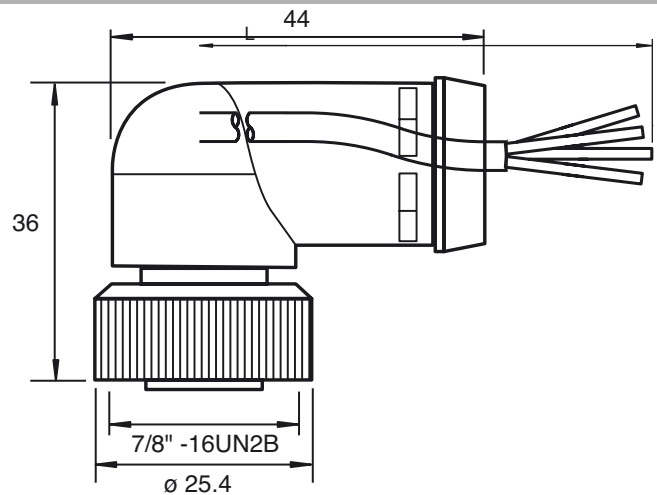

Model Number

V94-W-YE4M-STOOW

Female cordset, 7/8", 4-pin, STOOW cable

Dimensions

Technical data

General specifications

Number of pins	4
Connection 1	socket
Construction type 1	right angle
Threading 1	7/8 inch
Connection 2	cable end

Electrical specifications

Operating voltage	U_B	max. 600 V
Operating current	I_B	10 A
Volume resistance		< 5 m Ω

Ambient conditions

Ambient temperature	-40 ... 105 °C (-40 ... 221 °F)
---------------------	---------------------------------

Mechanical specifications

Degree of protection	IP67
Material	
Contacts	Cu alloy gold plated
Body	PVC, yellow
Cable	PVC
Slotted nut	nickel-plated brass
Core insulation	PVC
Cable	fine-strand, flexible
Sheath diameter	Ø 10.7 mm
Bending radius	10 x cable diameter
Color	yellow
Cores	4 x 1.5 mm ² (16 AWG)
Length	L 4 m
Note	STOOW UL Standard