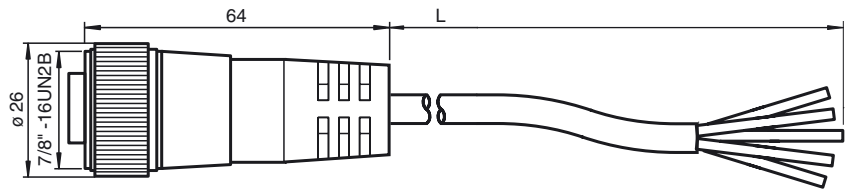

### Model Number

**V95-G-YE2M-STOOW**

Female cordset, 7/8", 5-pin, STOOW cable

### Dimensions

#### General specifications

Number of pins	5
Connection 1	socket
Construction type 1	straight
Threading 1	7/8 inch
Connection 2	cable end

#### Mechanical specifications

Degree of protection	IP67	
Material		
Contacts	Cu alloy gold plated	
Body	PVC, yellow	
Cable	PVC	
Slotted nut	nickel-plated brass	
Core insulation	PVC	
Cable	fine-strand, flexible	
Sheath diameter	Ø 12.9 mm	
Bending radius	10 x cable diameter	
Color	yellow	
Cores	5 x 1.5 mm <sup>2</sup> (16 AWG)	
Length	L	2 m
Note	STOOW UL Standard	