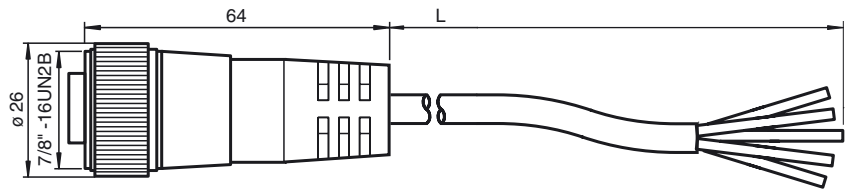

#### V95-G-YE4M-STOOW

Female cordset, 7/8", 5-pin, STOOW cable

### Dimensions

#### General specifications

Number of pins	5
Connection 1	socket
Construction type 1	straight
Threading 1	7/8 inch
Connection 2	cable end

#### Mechanical specifications

Degree of protection	IP67	
Material		
Contacts	Cu alloy gold plated	
Body	PVC, yellow	
Cable	PVC	
Slotted nut	nickel-plated brass	
Core insulation	PVC	
Cable	fine-strand, flexible	
Sheath diameter	Ø 12.9 mm	
Bending radius	10 x cable diameter	
Color	yellow	
Cores	5 x 1.5 mm <sup>2</sup> (16 AWG)	
Length	L	4 m
Note	STOOW UL Standard	