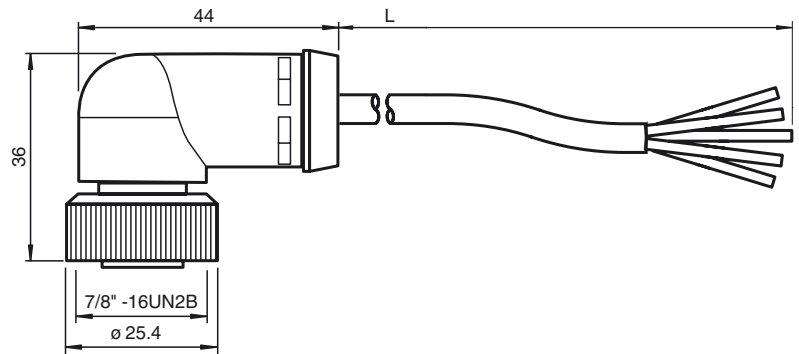

### Model Number

**V95-W-YE4M-STOOW**

Female cordset, 7/8", 5-pin, STOOW cable

### Dimensions

#### General specifications

Number of pins	5
Connection 1	socket
Construction type 1	right angle
Threading 1	7/8 inch
Connection 2	cable end

#### Mechanical specifications

Degree of protection	IP67	
Material		
Contacts	Cu alloy gold plated	
Body	PVC, yellow	
Cable	PVC	
Slotted nut	nickel-plated brass	
Core insulation	PVC	
Cable	fine-strand, flexible	
Sheath diameter	Ø 12.9 mm	
Bending radius	10 x cable diameter	
Color	yellow	
Cores	5 x 1.5 mm <sup>2</sup> (16 AWG)	
Length	L	4 m
Note	STOOW UL Standard	