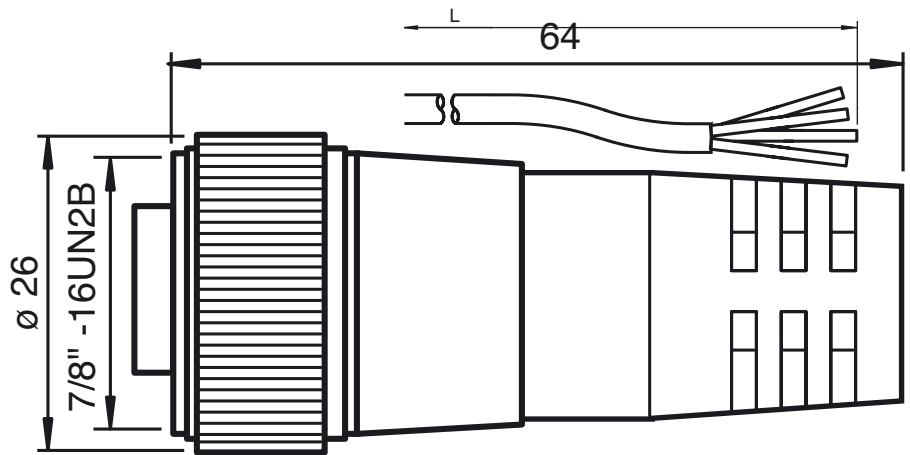

Model Number

V94-G-YE10M-STOOW

Female cordset, 7/8", 4-pin, STOOW cable

Features

- Thread 7/8 inch

Dimensions

Technical data

General specifications

Number of pins	4
Connection 1	socket
Construction type 1	straight
Threading 1	7/8 inch
Connection 2	cable end

Electrical specifications

Operating voltage	U_B	max. 600 V
Operating current	I_B	8 A
Volume resistance		< 5 m Ω

Ambient conditions

Ambient temperature	-40 ... 105 °C (-40 ... 221 °F)
---------------------	---------------------------------

Mechanical specifications

Degree of protection	IP67
Material	
Contacts	Cu alloy gold plated
Body	PVC, yellow
Cable	PVC
Slotted nut	nickel-plated brass
Core insulation	PVC
Cable	fine-strand, flexible
Sheath diameter	Ø 10.7 mm
Bending radius	10 x cable diameter
Color	yellow
Cores	4 x 1.5 mm ² (16 AWG)
Length	L 10 m
Note	STOOW UL Standard