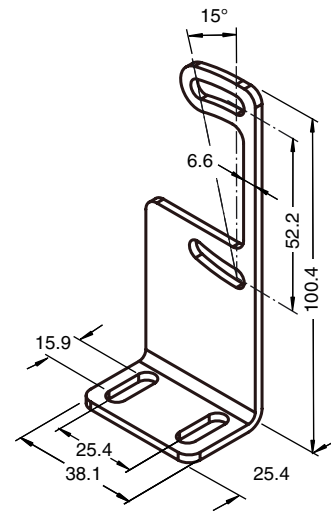

### Model Number

**OMH-DK50**

Right-Angled Mounting Bracket

### Dimensions

#### Mechanical specifications

Material Stainless steel 1.4305 / AISI 303