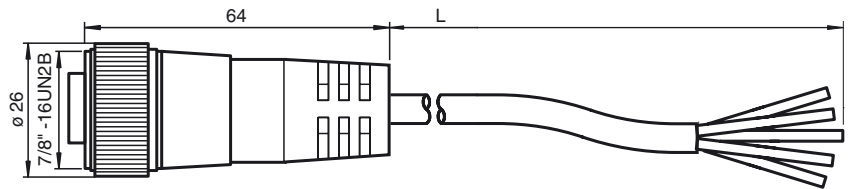

Model Number

V95-G-YE10M-STOOW

Female cordset, 7/8", 5-pin, STOOW cable

Features

- Thread 7/8 inch

Dimensions

Technical data

General specifications

Number of pins	5
Connection 1	socket
Construction type 1	straight
Threading 1	7/8 inch
Connection 2	cable end

Electrical specifications

Operating voltage	U_B	max. 600 V
Operating current	I_B	8 A
Volume resistance		< 5 m Ω

Ambient conditions

Ambient temperature	-40 ... 105 °C (-40 ... 221 °F)
---------------------	---------------------------------

Mechanical specifications

Degree of protection	IP67	
Material		
Contacts	Cu alloy gold plated	
Body	PVC, yellow	
Cable	PVC	
Slotted nut	nickel-plated brass	
Core insulation	PVC	
Cable	fine-strand, flexible	
Sheath diameter	Ø 12.9 mm	
Bending radius	10 x cable diameter	
Color	yellow	
Cores	5 x 1.5 mm ² (16 AWG)	
Length	L	10 m
Note	STOOW UL Standard	